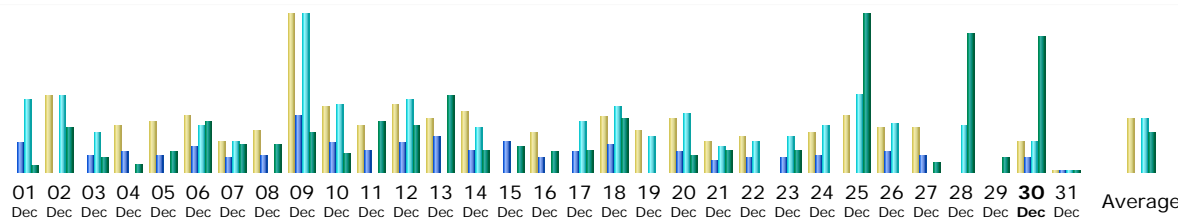

	Unique visitors	Number of visits	Pages	Hits	Bandwidth
Traffic viewed *	1306	1840 (1.4 visits/visitor)	7274 (3.95 pages/visit)	17294 (9.39 hits/visit)	1.12 GB (635.51 KB/visit)
Traffic not viewed *			3515	3560	95.72 MB

* Not viewed traffic includes traffic generated by robots, worms, or replies with special HTTP status codes.

Monthly history

Month	Unique visitors	Number of visits	Pages	Hits	Bandwidth
Jan 2006	0	0	0	0	0
Feb 2006	0	0	0	0	0
Mar 2006	0	0	0	0	0
Apr 2006	0	0	0	0	0
May 2006	9	41	301	373	521.37 KB
Jun 2006	175	322	2188	3015	712.76 MB
Jul 2006	236	432	4369	6742	647.88 MB
Aug 2006	1400	2150	15068	34065	4.92 GB
Sep 2006	5285	8858	46992	113989	10.79 GB
Oct 2006	1986	2954	14590	33326	1.19 GB
Nov 2006	1796	2650	9682	23079	1.15 GB
Dec 2006	1306	1840	7274	17294	1.12 GB
Total	12193	19247	100464	231883	20.50 GB

Days of month

Day	Number of visits	Pages	Hits	Bandwidth
01 Dec 2006	115	320	798	6.70 MB
02 Dec 2006	89	352	833	43.47 MB
03 Dec 2006	50	176	437	13.77 MB
04 Dec 2006	53	215	467	7.80 MB
05 Dec 2006	57	187	349	20.33 MB
06 Dec 2006	66	281	513	47.94 MB
07 Dec 2006	35	155	341	26.34 MB
08 Dec 2006	48	174	348	26.12 MB
09 Dec 2006	183	626	1729	38.23 MB
10 Dec 2006	76	308	749	18.14 MB
11 Dec 2006	53	239	564	48.43 MB