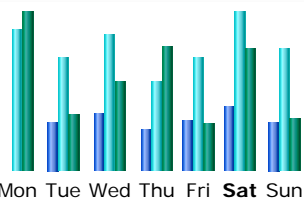

12 Dec 2006	79	320	803	44.55 MB
13 Dec 2006	62	390	873	73.73 MB
14 Dec 2006	70	231	499	21.87 MB
15 Dec 2006	83	342	778	25.09 MB
16 Dec 2006	46	159	336	19.25 MB
17 Dec 2006	49	221	545	21.34 MB
18 Dec 2006	65	297	718	52.80 MB
19 Dec 2006	48	152	402	4.53 MB
20 Dec 2006	63	216	648	16.05 MB
21 Dec 2006	36	123	275	21.29 MB
22 Dec 2006	41	162	342	23.68 MB
23 Dec 2006	37	158	399	20.67 MB
24 Dec 2006	45	187	511	31.94 MB
25 Dec 2006	66	340	857	153.99 MB
26 Dec 2006	52	212	520	22.04 MB
27 Dec 2006	52	173	469	9.05 MB
28 Dec 2006	48	240	512	135.73 MB
29 Dec 2006	37	147	349	15.01 MB
30 Dec 2006	36	171	330	132.06 MB
31 Dec 2006	0	0	0	0
Average	61.33	242.47	576.47	38.06 MB
Total	1840	7274	17294	1.12 GB

Days of week

Day	Pages	Hits	Bandwidth
Mon	272.75	651.50	65.75 MB
Tue	217.75	518.50	22.87 MB
Wed	265	625.75	36.69 MB
Thu	187.25	406.75	51.31 MB
Fri	229	523	19.32 MB
Sat	293.20	725.40	50.74 MB
Sun	223	560.50	21.30 MB